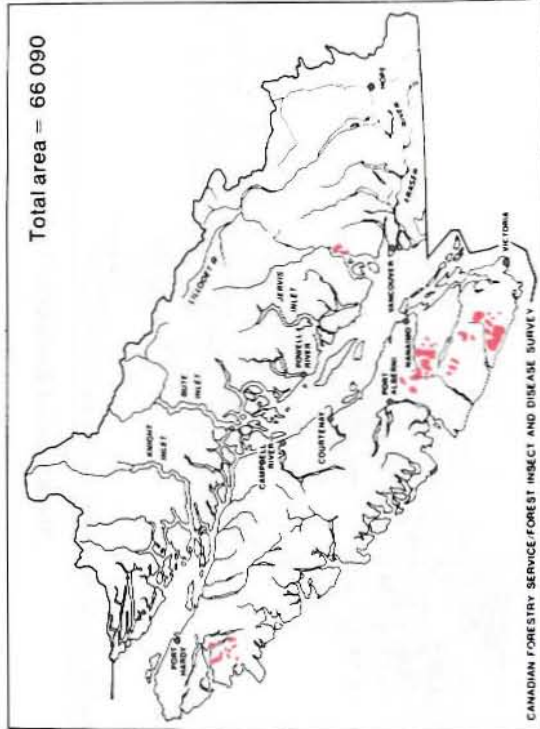

Introduction

This report complements the earlier published History of Population Fluctuations and Infestations of Important Forest Insects in the Vancouver Forest Region. The maps are based on aerially visible damage as recorded in the Forest Insect and Disease Survey annual reports. Areas of infestations and numbers of dead trees are not available for some of the pre-1960 outbreaks and are noted as not being reported. No area figures have been given to the *Adelges piceae* infestations as the Maps for these outbreaks designate the distribution of the aphid, not the area of damage.

Blackheaded Budworm, 1926-30

Blackheaded Budworm, 1940-44

Blackheaded Budworm, 1966

Blackheaded Budworm, 1967

Blackheaded Budworm, 1969

Blackheaded Budworm, 1971

Blackheaded Budworm, 1968

Blackheaded Budworm, 1970

Blackheaded Budworm, 1973

Blackheaded Budworm, 1972

Blackheaded Budworm, 1985

Balsam Woolly Aphid, 1958

Balsam Woolly Aphid, 1959

Balsam Woolly Aphid, 1960

Balsam Woolly Aphid, 1961-62

Balsam Woolly Aphid, 1966-75

Balsam Woolly Aphid, 1963-65

Western Hemlock Looper, 1911-13

Western Hemlock Looper, 1925-30

Western Hemlock Looper, 1944-47

Western Hemlock Looper, 1969-73

Greenstriped Forest Looper, 1959-62

Greenstriped Forest Looper, 1952: Vancouver Island
1958: Vancouver Mainland