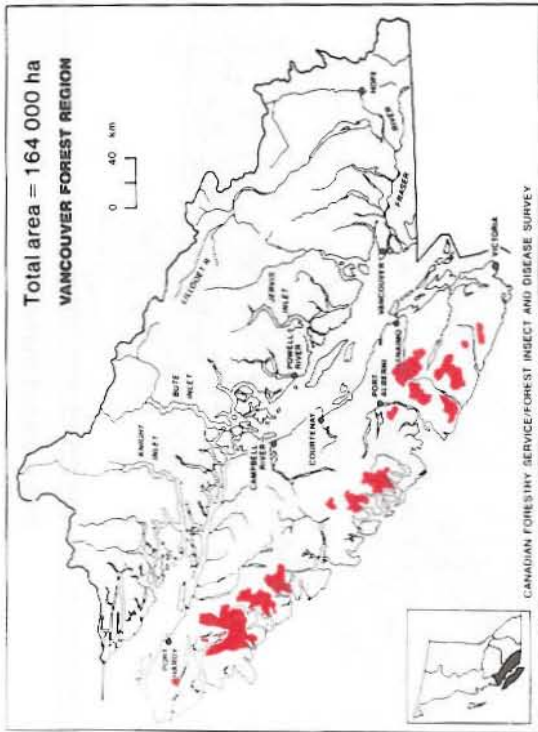

Introduction

This report complements the earlier published History of Population Fluctuations and Infestations of Important Forest Insects in the Vancouver Forest Region. The maps are based on aerially visible damage as recorded in the Forest Insect and Disease Survey annual reports. Areas of infestations and numbers of dead trees are not available for some of the pre-1960 outbreaks and are noted as not being reported. No area figures have been given to the *Adelges piceae* infestations as the Maps for these outbreaks designate the distribution of the aphid, not the area of damage.

Blackheaded Budworm, 1926-30

Blackheaded Budworm, 1940-44

Blackheaded Budworm, 1966

Blackheaded Budworm, 1967

Blackheaded Budworm, 1969

Blackheaded Budworm, 1971

Blackheaded Budworm, 1968

Blackheaded Budworm, 1970

Blackheaded Budworm, 1973

Blackheaded Budworm, 1972

Blackheaded Budworm, 1985

Balsam Woolly Aphid, 1958

Balsam Woolly Aphid, 1959

Balsam Woolly Aphid, 1960

Balsam Woolly Aphid, 1961-62

Balsam Woolly Aphid, 1966-75

Balsam Woolly Aphid, 1963-65

Western Hemlock Looper, 1911-13

Western Hemlock Looper, 1925-30

Western Hemlock Looper, 1944-47

Western Hemlock Looper, 1969-73

Greenstriped Forest Looper, 1959-62

Greenstriped Forest Looper, 1952: Vancouver Island
1958: Vancouver Mainland