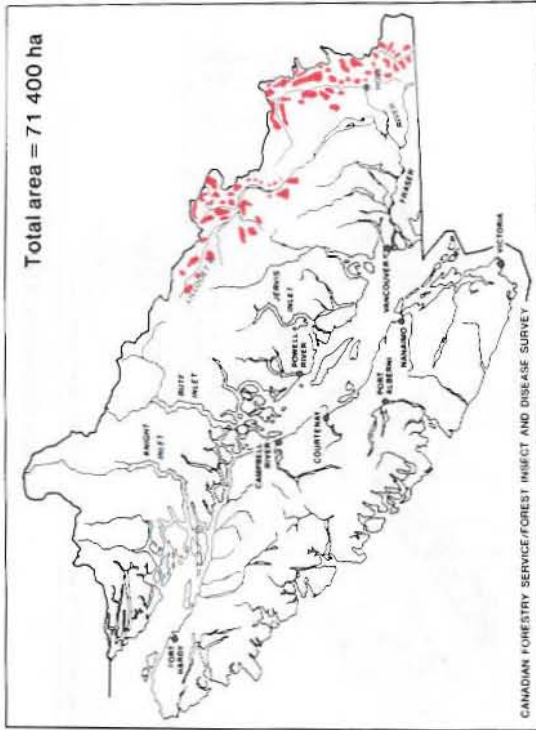

Spruce Budworm, 1976