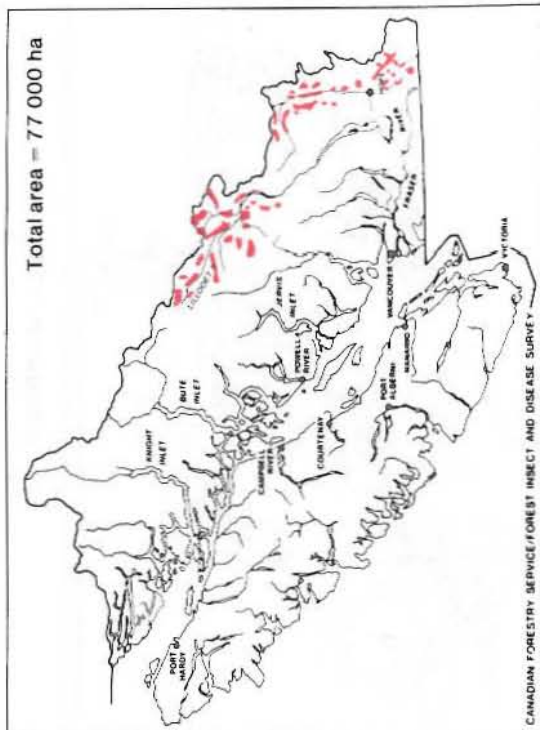

Introduction

This report complements the earlier published History of Population Fluctuations and Infestations of Important Forest Insects in the Vancouver Forest Region. The maps are based on aerially visible damage as recorded in the Forest Insect and Disease Survey annual reports. Areas of infestations and numbers of dead trees are not available for some of the pre-1960 outbreaks and are noted as not being reported. No area figures have been given to the *Adelges piceae* infestations as the Maps for these outbreaks designate the distribution of the aphid, not the area of damage.

Spruce Budworm, 1956

Spruce Budworm, 1957

Spruce Budworm, 1958

Spruce Budworm, 1969

Spruce Budworm, 1970

Spruce Budworm, 1971

Spruce Budworm, 1972

Spruce Budworm, 1973

Balsam Woolly Aphid, 1963-65

Western Hemlock Looper, 1911-13

Western Hemlock Looper, 1925-30

Western Hemlock Looper, 1944-47

Western Hemlock Looper, 1969-73

Greenstriped Forest Looper, 1959-62

Greenstriped Forest Looper, 1952: Vancouver Island
1958: Vancouver Mainland